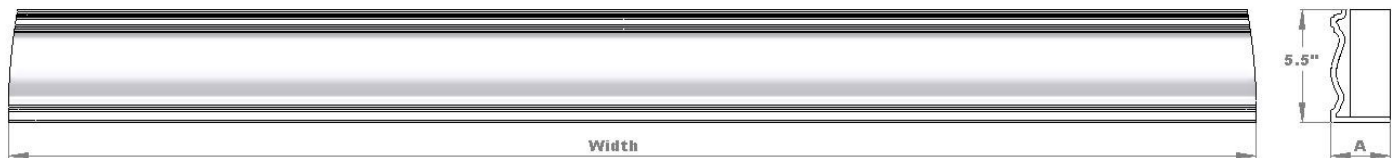

DIMENSIONS

3.1" Blind Height						
Width	29" to 32.64"	32.7" to 36.25"	36.3" to 39.88"	40" to 43.5 "	43.55" to 47.15"	47.20" to 50.77
A	3.18"	3.30"	3.42"	3.54"	3.66"	3.78"

5.5" Blind Height				
Width	48.86" to 54.98"	55" to 61.05"	61.1" to 67.15"	67.20" to 73.3"
A	3.21"	3.33"	3.45"	3.56"

CORD OPERATION DETAILS

- Continuous loop driven
- Cord can be placed on the left or right side.
- Cord can exit at the front or bottom face of the 5.5" blind
- Cord exits at the bottom of the 3.1" blind