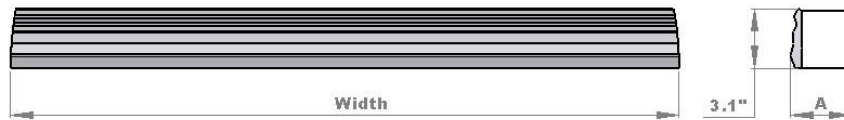

DIMENSIONS

3.1" Blind Height						
Width	29" to 32.64"	32.7" to 36.25"	36.3" to 39.88"	40" to 43.5 "	43.55" to 47.15"	47.20" to 50.77
A	3.18"	3.30"	3.42"	3.54"	3.66"	3.78"

5.5" Blind Height				
Width	48.86" to 54.98"	55" to 61.05"	61.1" to 67.15"	67.20" to 73.3"
A	3.21"	3.33"	3.45"	3.56"

CORD OPERATION DETAILS

- Continuous loop driven
- Cord can be placed on the left or right side.
- Cord can exit at the front or bottom face of the 5.5" blind
- Cord exits at the bottom of the 3.1" blind